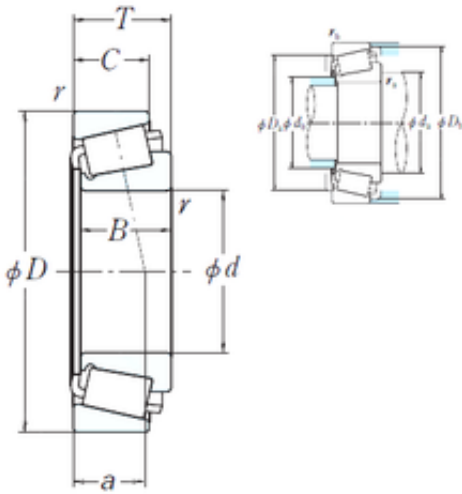

BEARING PRECISION AXLE CORP.

94649/94113 NSK CYLINDRICAL ROLLER BEARING

Bearing No. 94649/94113

94649/94113 Bearing 2D drawings and 3D CAD models

Size	165.1x288.925x63.5 mm
Bore Diameter	165,1 mm
Outer Diameter	288,925 mm
Width	63,5 mm
d	165,1 mm
D	288,925 mm
T	63,5 mm
B	63,5 mm
C	47,625 mm
R	7 mm
r	3,3 mm
a	62,6 mm
Da	261 mm
db	185 mm
da	206 mm
Db	277 mm
Weight	17,2 Kg
Basic dynamic load rating (C)	545 kN
Basic static load rating (C0)	940 kN
Calculation factor (e)	0,47
Calculation factor (Y0)	0,7