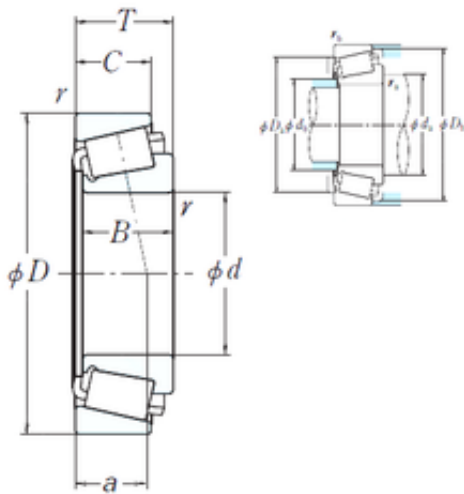

BEARING PRECISION AXLE CORP.

M235149/M235113 NSK CYLINDRICAL ROLLER BEARING

Bearing No. M235149/M235113

M235149/M235113 Bearing 2D drawings and 3D CAD models

Size	170x254x46.038 mm
Bore Diameter	170 mm
Outer Diameter	254 mm
Width	46,038 mm
d	170 mm
D	254 mm
T	46,038 mm
B	46,038 mm
C	33,338 mm
R	4,8 mm
r	3,3 mm
a	41,9 mm
Da	235 mm
db	180 mm
da	194 mm
Db	245 mm
Weight	7,26 Kg
Basic dynamic load rating (C)	370 kN
Basic static load rating (C0)	595 kN
Calculation factor (e)	0,32
Calculation factor (Y0)	1